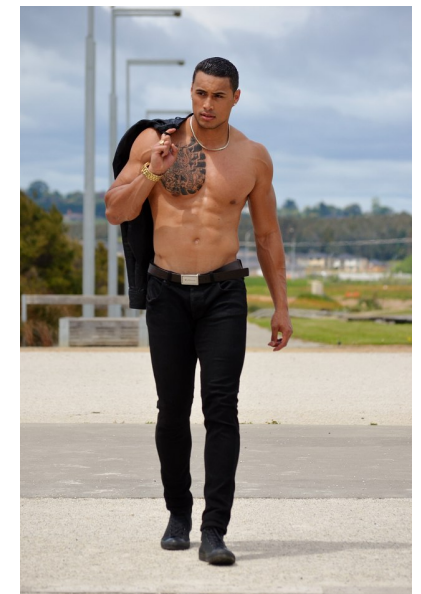

CARLOS ULBERG

Height 6'4"/193cm Chest 41"/104cm Waist 35"/89cm Suit Length R
Shoe 12 US/46.5 EU/11.5 UK Hair Black Eyes Brown

2 Morton Street, PO Box 90920, Auckland
T: +64 9 373 2916 | F: +64 9 379 6834
Freephone (NZ Only): 0508 4 Red11