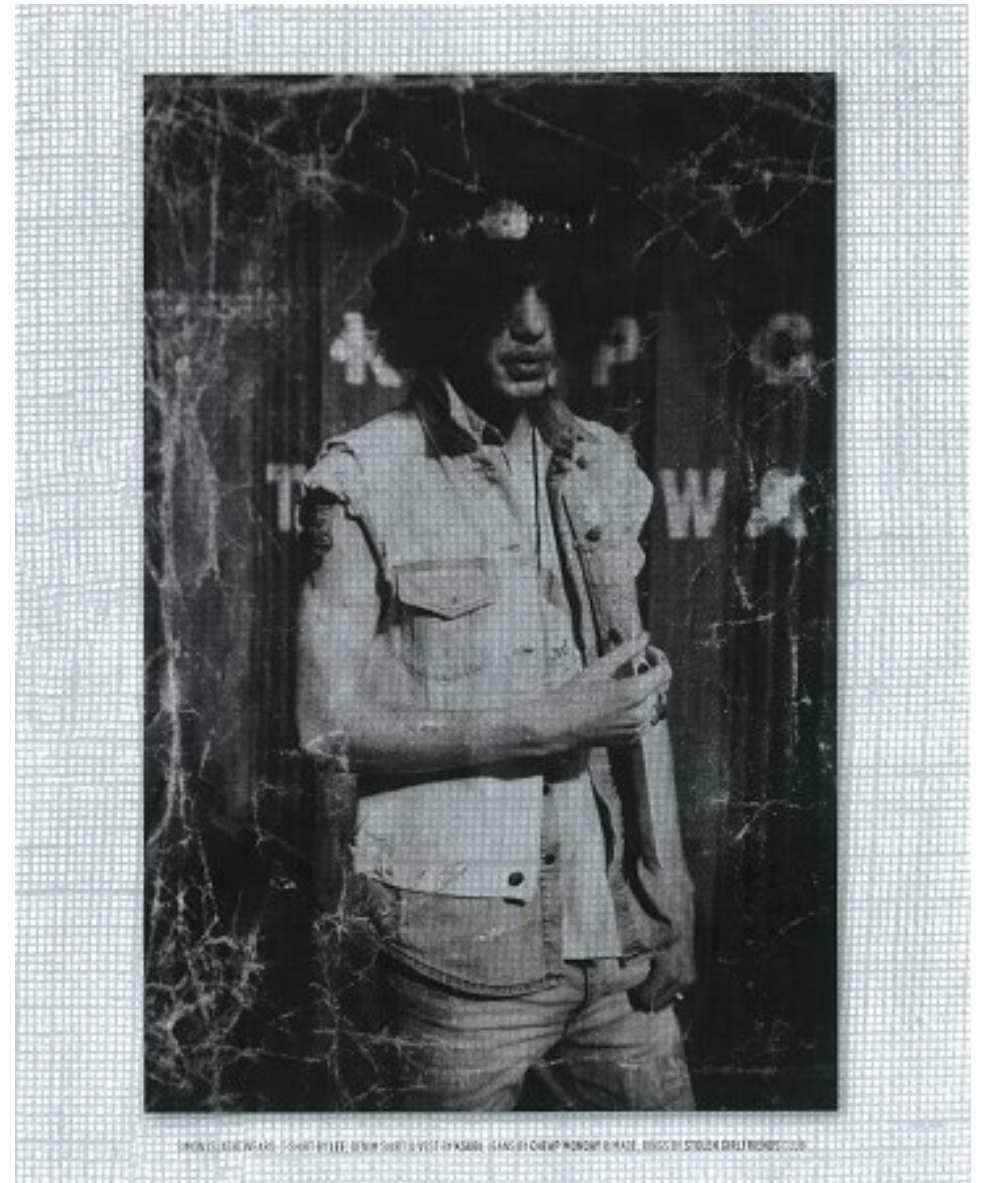

SIMON ABELA

Height 6'0.5"/184cm Chest 36"/91cm Waist 31"/79cm Suit Length R Shoe 11 US/45 EU/10.5 UK Hair Brown Eyes Blue/Green

SIMON ABELA

Height 6'0.5"/184cm Chest 36"/91cm Waist 31"/79cm Suit Length R Shoe 11 US/45 EU/10.5 UK Hair Brown Eyes Blue/Green

Both men:
Nina
Ambie as
from Karen
Simon as
from Wander

SIMON ABELA

Height 6'0.5"/184cm Chest 36"/91cm Waist 31"/79cm Suit Length R Shoe 11 US/45 EU/10.5 UK Hair Brown Eyes Blue/Green