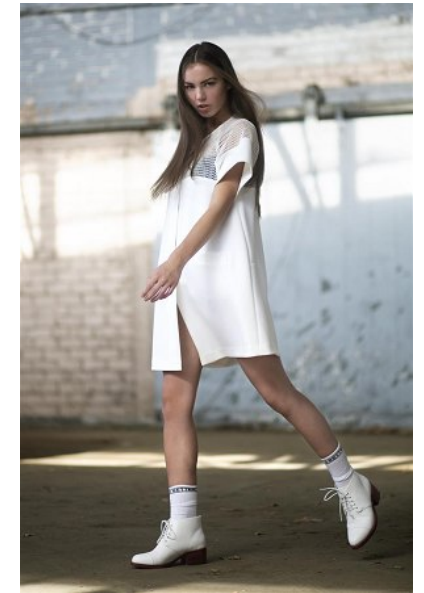

ELISE GRACE

Height 5'9"/175cm Bust 34"/86cm Waist 25"/63cm Hips 32"/81cm
Dress 8 AUS/4 US/34 EU Shoe 8 US/39 EU/6 UK Hair Brown Eyes Blue

Red
ELEVEN

2 Morton Street, PO Box 90920, Auckland
T: +64 9 373 2916 | F: +64 9 379 6834
Freephone (NZ Only): 0508 4 Red11