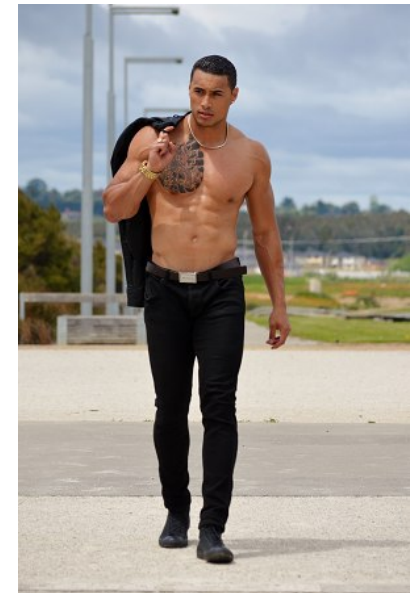

CARLOS ULBERG

Height 6'4"/193cm Chest 41"/104cm Waist 35"/89cm Suit Length R
Shoe 12 US/46.5 EU/11.5 UK Hair Black Eyes Brown

2 Morton Street, PO Box 90920, Auckland
T: +64 9 373 2916 | F: +64 9 379 6834
Freephone (NZ Only): 0508 4 Red11