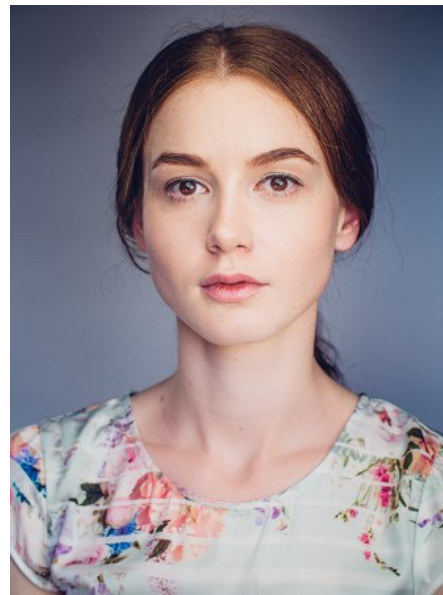

SOPHIA HUYBENS

Height 5'6.5"/169cm Waist 24"/61cm Hips 31"/79cm Dress 8 AUS/4 US/34
EU Shoe 7 US/38 EU/5 UK Hair Auburn Red Eyes Brown

2 Morton Street, PO Box 90920, Auckland
T: +64 9 373 2916 | F: +64 9 379 6834
Freephone (NZ Only): 0508 4 Red11