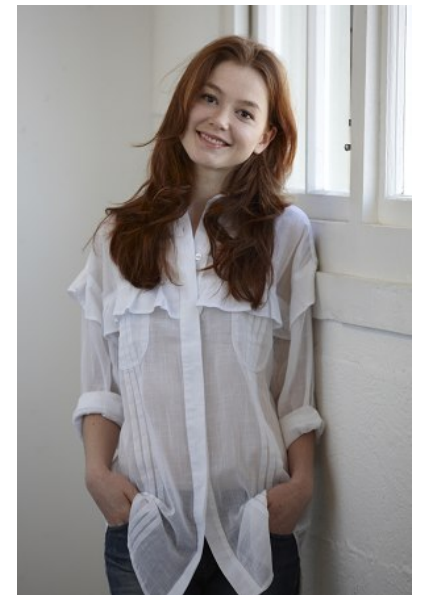

SOPHIA HUYBENS

Height 5'6.5"/169cm Waist 24"/61cm Hips 31"/79cm Dress 8 AUS/4 US/34
EU Shoe 7 US/38 EU/5 UK Hair Auburn Red Eyes Brown

2 Morton Street, PO Box 90920, Auckland
T: +64 9 373 2916 | F: +64 9 379 6834
Freephone (NZ Only): 0508 4 Red11