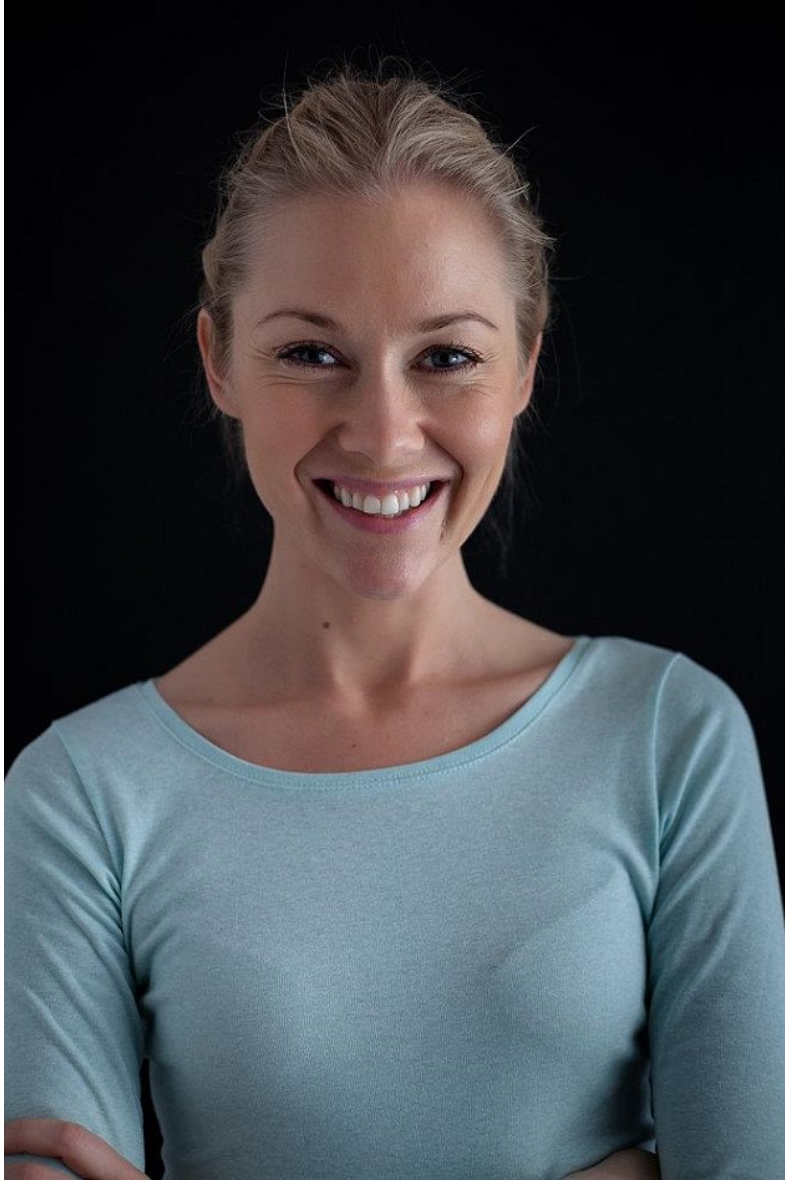

KIRSTEN PEDERSEN

Height 5'10"/178cm Bust 32"/81cm Waist 25"/64cm Hips 33"/84cm Dress 8-10 AUS/4-6US/34-36 EU Shoe 8 US/39 EU/6 UK Hair Blonde Eyes Blue

KIRSTEN PEDERSEN

Height 5'10"/178cm Bust 32"/81cm Waist 25"/64cm Hips 33"/84cm Dress 8-10 AUS/4-6US/34-36 EU Shoe 8 US/39 EU/6 UK Hair Blonde Eyes Blue

KIRSTEN PEDERSEN

Height 5'10"/178cm   Bust 32"/81cm   Waist 25"/64cm   Hips 33"/84cm   Dress 8-10 AUS/4-6US/34-36 EU   Shoe 8 US/39 EU/6 UK   Hair Blonde   Eyes Blue