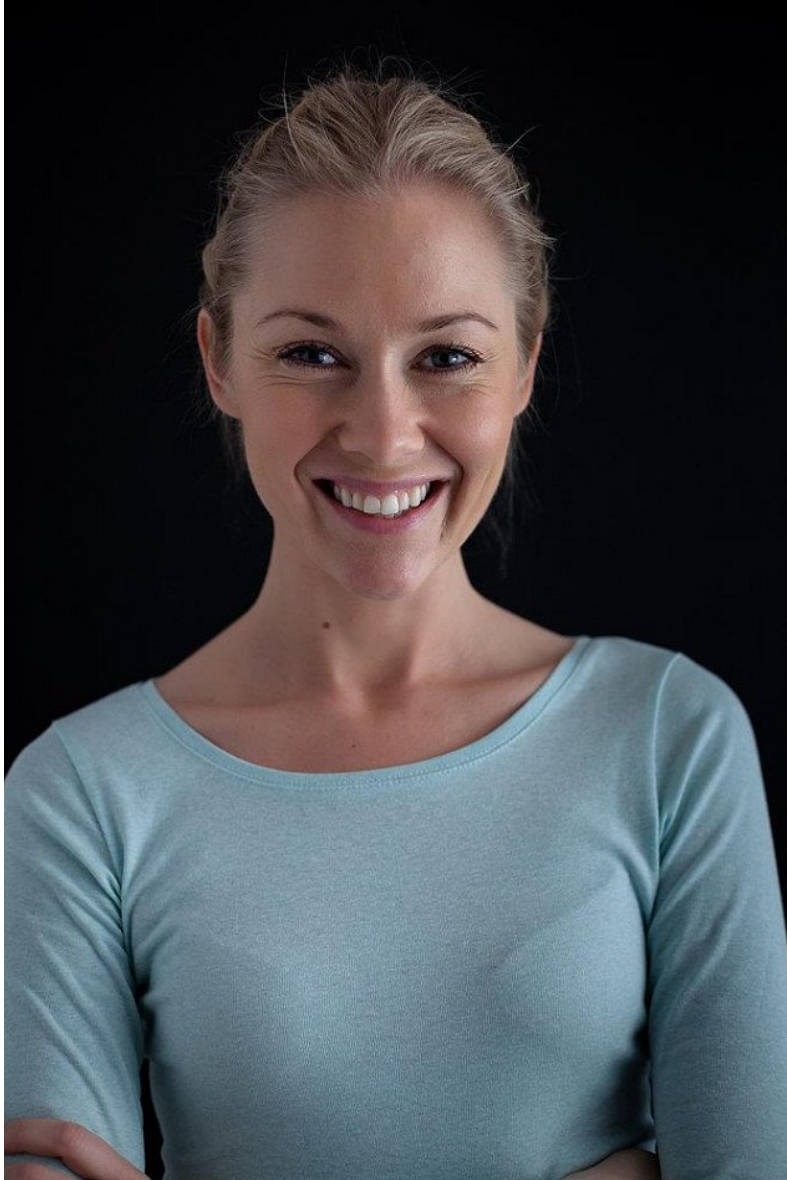

KIRSTEN PEDERSEN

Height 5'10"/178cm Bust 32"/81cm Waist 25"/64cm Hips 33"/84cm Dress 8-10 AUS/4-6US/34-36 EU Shoe 8 US/39 EU/6 UK Hair Blonde Eyes Blue

KIRSTEN PEDERSEN

Height 5'10"/178cm Bust 32"/81cm Waist 25"/64cm Hips 33"/84cm Dress 8-10 AUS/4-6US/34-36 EU Shoe 8 US/39 EU/6 UK Hair Blonde Eyes Blue

KIRSTEN PEDERSEN

Height 5'10"/178cm Bust 32"/81cm Waist 25"/64cm Hips 33"/84cm Dress 8-10 AUS/4-6US/34-36 EU Shoe 8 US/39 EU/6 UK Hair Blonde Eyes Blue